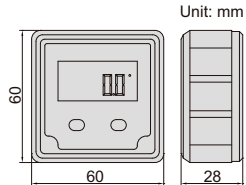

DISPLAY FLIPS OVER WHEN
THE BOTTOM FACES UP

WORKING TEMPERATURE
-5°C ~ 50°C

BACKLIGHT

ABSOLUTE
LEVEL

MAGNETIC
BOTTOM

- Used as level and slope meter
- Aluminum frame
- Magnetic bottom
- The display flips over when the bottom faces up
- The backlight is on automatically when in use, and automatically off in 15 seconds after use
- The sea level is permanently set inside the chip, zero setting is not needed when battery is replaced
- Buttons: ON/OFF, ZERO, absolute and incremental measurement
- One AAA battery, automatic power off in 5 minutes

2170-1

VIDEO

DIGITAL LEVEL AND SLOPE METER

Code	Range	Resolution	Accuracy
2170-1	4x90°	0.1° (=1.745mm/m)	at 0° and 90°: ±0.1°; at others: ±0.2°