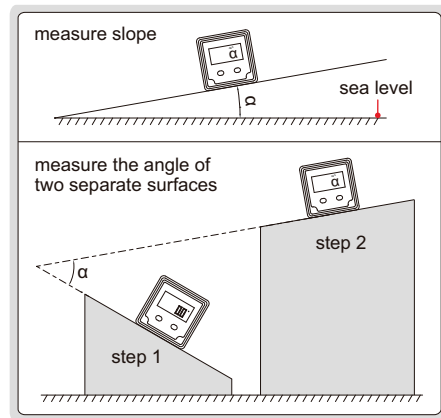

DISPLAY FLIPS OVER WHEN
THE BOTTOM FACES UP

WORKING TEMPERATURE
-5°C ~ 50°C

BACKLIGHT

ABSOLUTE
LEVEL

MAGNETIC
BOTTOM

- Used as level and slope meter
- Aluminum frame
- Magnetic bottom
- The display flips over when the bottom faces up
- The backlight is on automatically when in use, and automatically off in 15 seconds after use
- The sea level is permanently set inside the chip, zero setting is not needed when battery is replaced
- Buttons: ON/OFF, ZERO, absolute and incremental measurement
- One AAA battery, automatic power off in 5 minutes

2170-1

VIDEO

DIGITAL LEVEL AND SLOPE METER

Code	Range	Resolution	Accuracy
2170-1	4x90°	0.1° (=1.745mm/m)	at 0° and 90°: ±0.1°; at others: ±0.2°