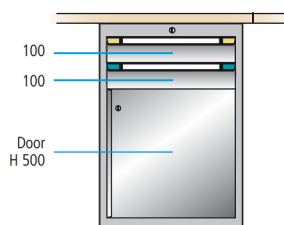

# Hexagonal workbenches

Art. no. **84.668.501**  
dove blue, NCS S 4040-R70 B  
light blue, NCS S 1060-R80 B  
(excl. partition material)

Width **2500**x depth **2164** mm

Worktop	Worktop thickness mm	Height mm	Art. no.	Worktop thickness mm	Height mm	Art. no.
Multiplex	40	840	<b>84.668.+++</b>	40	840	<b>84.670.+++</b>

## Single parts for hexagonal workbenches

### Multiplex worktop and power supply

consisting of	Worktop thickness mm	Art. no.
Multiplex worktop (hexagonal, 2 parts)	40	<b>64.184.000</b>
Cover plate multiplex for power supply	40	<b>52.029.000</b>
Power supply, empty	-	<b>63.808.+++</b>
Mounting with energy modules	-	<b>on request</b>