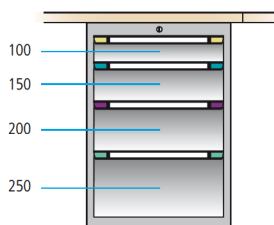

# Hexagonal workbenches

Art. no. **84.668.501**  
dove blue, NCS S 4040-R70 B  
light blue, NCS S 1060-R80 B  
(excl. partition material)

Width **2500**x depth **2164** mm

Worktop	Worktop thickness mm	Height mm	Art. no.	Worktop thickness mm	Height mm	Art. no.
Multiplex	40	840	<b>84.668.+++</b>	40	840	<b>84.670.+++</b>

## Single parts for hexagonal workbenches

### Multiplex worktop and power supply

consisting of	Worktop thickness mm	Art. no.
Multiplex worktop (hexagonal, 2 parts)	40	<b>64.184.000</b>
Cover plate multiplex for power supply	40	<b>52.029.000</b>
Power supply, empty	-	<b>63.808.+++</b>
Mounting with energy modules	-	<b>on request</b>