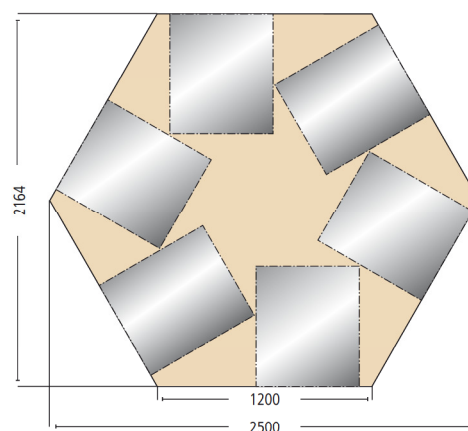

# Hexagonal workbenches

Art. no. **84.668.501**  
dove blue, NCS S 4040-R70 B  
light blue, NCS S 1060-R80 B  
(excl. partition material)

Width **2500**x depth **2164** mm

Worktop	Worktop thickness mm	Height mm	Art. no.	Worktop thickness mm	Height mm	Art. no.
Multiplex	40	840	<b>84.668.+++</b>	40	840	<b>84.670.+++</b>

## Single parts for hexagonal workbenches

### Multiplex worktop and power supply

consisting of	Worktop thickness mm	Art. no.
Multiplex worktop (hexagonal, 2 parts)	40	<b>64.184.000</b>
Cover plate multiplex for power supply	40	<b>52.029.000</b>
Power supply, empty	-	<b>63.808.+++</b>
Mounting with energy modules	-	<b>on request</b>