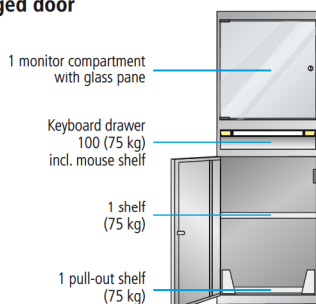

Computer cabinets

- Housing with 25-mm attachment grid, can be fitted with drawers and pull-out shelves, load bearing capacity*: each 75 kg
- Prebuilt hinged doors, with lower housing section
- Lockable with simultaneous locking cylinder locks, incl. 2 keys
- Different locking options available at no extra cost
- Keyboard drawer Front height of 100 mm incl. shelf for storing the mouse
- Monitor compartment with acrylic or glass pane
- Fan including filter mat as protection against dust and over-heating in accordance with IP54
- Power strip with multiple socket and main switch
- Cable entry point

➤ Partition material
from page 94

Width **605** x depth **723** mm

Additional equipment for small combination:

Monitor compartment with 4 mm thick glass pane (suitable for monitors of up to 21 inches), interior dimensions of the monitor compartment W 545 x D 660 x H 525

Pull-out shelf usable dimensions: W 430 x D 600

Mouse shelf dove grey, NCS S 4502-B

1 hinged door

Height mm	Socket type	Art. no.
1600	Germany/Austria	84.837.+++
1600	Switzerland	84.836.+++
1600	France	84.838.+++
1600	Great Britain	84.839.+++

Width **805** x depth **723** mm

Additional desktop equipment:

Monitor compartment with 3 mm thick acrylic pane
W 535 x H 375, interior dimensions of the monitor
compartment W 735 x D 660 x H 525

Pull-out shelf usable dimensions: W 700 x D 600
2 hinged doors