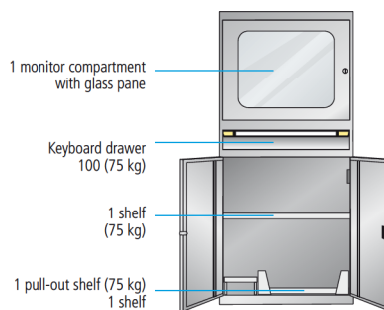

➤ Partition material
from page 94

Width **605** x depth **723** mm

Additional equipment for small combination:

Monitor compartment with 4 mm thick glass pane (suitable for monitors of up to 21 inches), interior dimensions of the monitor compartment W 545 x D 660 x H 525

Width **805** x depth **723** mm

Additional desktop equipment:

Monitor compartment with 3 mm thick acrylic pane
W 535 x H 375, interior dimensions of the monitor
compartment W 735 x D 660 x H 525

Pull-out shelf usable dimensions: W 700 x D 600
2 hinged doors

Height mm	Socket type	Art. no.
1600	Germany/Austria	84.843.+++
1600	Switzerland	81.729.+++
1600	France	84.844.+++
1600	Great Britain	84.845.+++

Additional tower equipment:

Monitor compartment with 3 mm thick acrylic pane
W 535 x H 375, interior dimensions of the monitor
compartment W 735 x D 660 x H 525

Pull-out shelf usable dimensions: W 430/250 x D 600
2 hinged doors

Height mm	Socket type	Art. no.
1600	Germany/Austria	84.847.+++
1600	Switzerland	84.846.+++
1600	France	81.730.+++
1600	Great Britain	84.849.+++