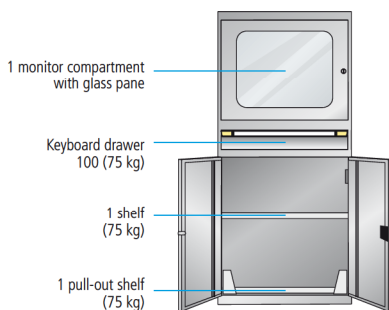

➤ Partition material
from page 94

Width **605** x depth **723** mm

Additional equipment for small combination:

Monitor compartment with 4 mm thick glass pane (suitable for monitors of up to 21 inches), interior dimensions of the monitor compartment W 545 x D 660 x H 525

Pull-out shelf usable dimensions: W 430 x D 600

Mouse shelf dove grey, NCS S 4502-B

1 hinged door

Height mm	Socket type	Art. no.
1600	Germany/Austria	84.837.+++
1600	Switzerland	84.836.+++
1600	France	84.838.+++
1600	Great Britain	84.839.+++

Accessories for computer cabinets

Specification	Width mm	Height mm	Art. no.
Carriage consisting of 2 swivel and 2 fixed castors (rubber), Ø 100 mm and a lateral push handle	-	137	65.917.000
Lift truck base "small combination" with removable front cover, black, NCS S 9000-N	605	100	52.059.060
Lift truck base "Desktop" and "Tower" with removable front cover, black, NCS S 9000-N	805	100	52.079.060
Table extension with multiplex top, W 1500 x D 700 x H 40	1500	840	84.840.+++
Perforated wall	1000	350	81.110.876
Pull-out shelf "small combination" and "Tower" dove grey, NCS S 4502-B	-	-	65.915.000
Pull-out shelf "Desktop" dove grey, NCS S 4502-B	-	-	65.924.000
Shelf "small combination" dove grey, NCS S 4502-B	-	-	81.963.000
Shelf "Desktop" and "Tower" dove grey, NCS S 4502-B	-	-	81.995.000

Width **805** x depth **723** mm

Additional desktop equipment:

Monitor compartment with 3 mm thick acrylic pane
W 535 x H 375, interior dimensions of the monitor
compartment W 735 x D 660 x H 525

Pull-out shelf usable dimensions: W 700 x D 600
2 hinged doors