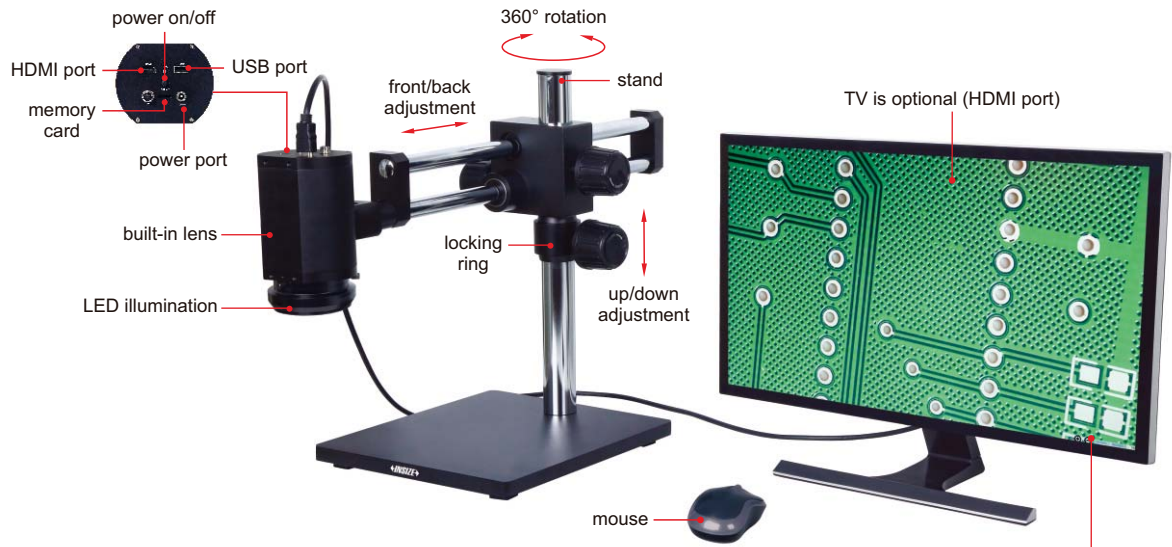

AUTO FOCUS

TAKE PICTURES
AND VIDEOS

AUTO FOCUS DIGITAL MICROSCOPE CODE 5302-AF105

- 1080P high-definition image
- Auto focus camera
- Take pictures and videos, saved to memory card
- Connected to TV by HDMI port
- Automatic exposure and white balance
- Brightness, contrast ratio, gain are adjustable
- Display cross hair (blue/green/red/yellow/black/brown colors)

display cross hair
(blue/green/red/yellow/black/brown colors)

8G memory card
and holder (included)

SPECIFICATION

Magnification	1.8X~27.5X (on 28" TV)
Sensor	1/2.8" CMOS
Pixel	2M
Resolution	1920×1080
Frame rate	60fps
Auto focus distance	100mm~∞
Output	HDMI
Power supply	power adapter
Dimension (L×W×H)	500×280×410mm
Weight	17kg

STANDARD DELIVERY

Main unit (with stand)	1 pc
LED illumination	1 pc
8G memory card and holder	1 pc
Mouse	1 pc
HDMI cable (for TV)	1 pc
Power adapter	2 pcs

FOCUS DISTANCE, MAGNIFICATION AND VIEW FIELD (MANUAL FOCUS)

Focus distance	Adjustable magnification (on 28" TV)	View field
100mm	4.5~27.5X	24×14~161×90mm
150mm	3~21X	30×17~240×128mm
200mm	2.3~17.5X	38×20~305×176mm
250mm	2~15X	42×24~320×210mm
270mm	1.8~14.4X	43×25~378×240mm