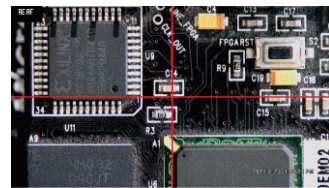

AUTO FOCUS

TAKE PICTURES
AND VIDEOS

AUTO FOCUS DIGITAL MICROSCOPE CODE 5302-AF105

- 1080P high-definition image
- Auto focus camera
- Take pictures and videos, saved to memory card
- Connected to TV by HDMI port
- Automatic exposure and white balance
- Brightness, contrast ratio, gain are adjustable
- Display cross hair (blue/green/red/yellow/black/brown colors)

display cross hair
(blue/green/red/yellow/black/brown colors)

8G memory card
and holder (included)

SPECIFICATION

Magnification	1.8X~27.5X (on 28" TV)
Sensor	1/2.8" CMOS
Pixel	2M
Resolution	1920×1080
Frame rate	60fps
Auto focus distance	100mm~∞
Output	HDMI
Power supply	power adapter
Dimension (L×W×H)	500×280×410mm
Weight	17kg

STANDARD DELIVERY

Main unit (with stand)	1 pc
LED illumination	1 pc
8G memory card and holder	1 pc
Mouse	1 pc
HDMI cable (for TV)	1 pc
Power adapter	2 pcs

FOCUS DISTANCE, MAGNIFICATION AND VIEW FIELD (MANUAL FOCUS)